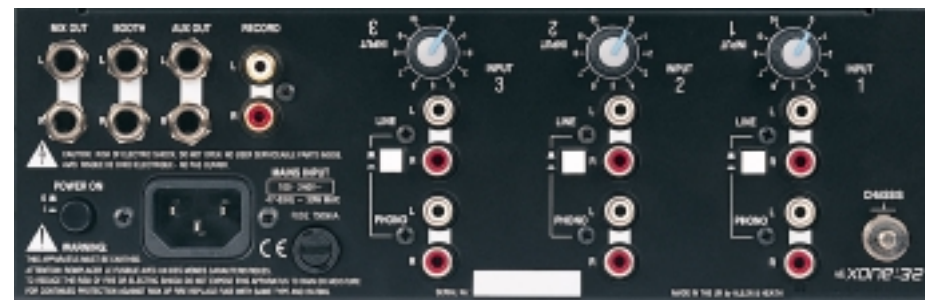

# XONE 32

This is a professional 3-channel mixer which packs some serious punch. It's one of the few small-format mixers around which is actually good enough for installation in proper clubs, although it will find favour with DJ's who will find it an invaluable part of their set up - and compact enough to carry around.

It sounds clean and clear, with a feature set second to none at this level; the legendary **XONE** voltage control filter (VCF) is included, with high-pass, band-pass and low-pass filter switching, resonance control and low frequency oscillator (with x2 control). The revolutionary 'Transmute' button is an intelligent control, which either punches in or out the other channel depending on the position of the crossfader.

The other unique control on this mixer is the digital recall settings (DRS) so that the filter settings can be committed to one of four digital memories. When you consider there's also an aux send, crossfader contour control, headphone and microphone sockets, it's easy to see why reviewers have said, 'Serious but fun loving' and 'Nothing comes close'.