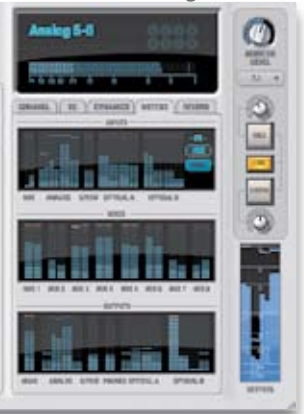

Introducing the

828_{mk3}

FireWire audio interface with on-board effects and mixing

- **Comprehensive audio I/O** — 28 inputs and 30 outputs on balanced TRS analog, ADAT, TOSLink and S/PDIF, with XLR main outs.
- **192 kHz recording** — Supports 44.1, 48, 88.2, 96, 176.4 and 192 kHz sample rates.
- **Digital mixer with effects** — 28 input by 16 bus mixer with on-board DSP effects, including reverb with sends, plus EQ and compression on every input and output.
- **CueMix FX software** — Advanced graphic control for on-board mixing and effects with tabbed design and peak/RMS metering.
- **Vintage compression** — Automatic Gain Control faithfully modeled after the legendary Teletronix® LA-2A® leveling amplifier.
- **British console EQ** — 7-band parametric EQ available on every input/output modeled after legendary British analog consoles.
- **60-second reverb** — Classic reverb with five room types and length up to 60 seconds.
- **Two mic/guitar inputs with pre-amps** — Truehi-Z 1/4" guitar input or low-Z XLR mic input with 48V power, pad & precision digital trim.
- **Clip protection** — Hardware limiter for mic & guitar inputs prevents digital clipping from overloaded signals up to +12 dB over zero.
- **Two banks of optical digital I/O** — 16 ch of ADAT lightpipe, 8 ch of SMUX (96 kHz) or stereo TOSLink. Mix and match formats.
- **Stand-alone operation** — Adjust mixing and effects quickly with intuitive LCD menus.
- **MIDI I/O** — Connect MIDI gear directly.
- **Includes drivers for Mac and Windows** — Works with all of your favorite software.

CueMix FX on-board digital mixer

Peak / RMS metering

Reverb

Compressor/Leveler

7-band para EQ

Clip protection

EQ and dynamics on every input and output channel

MOTU
motu.com